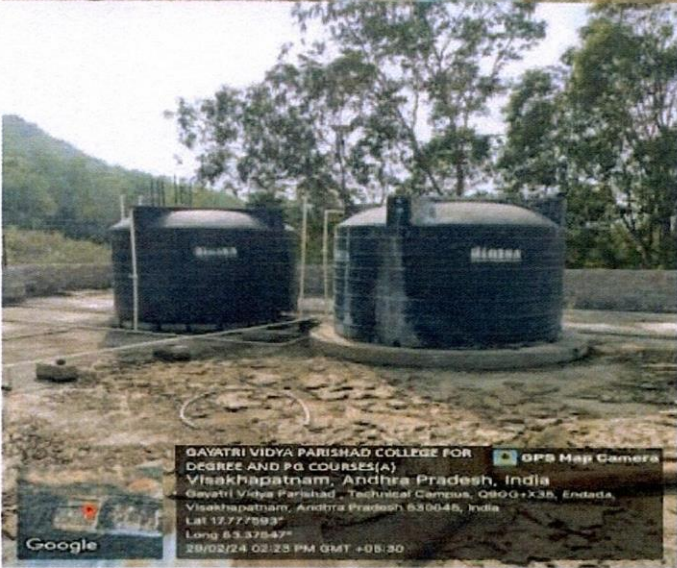

GAYATRI VIDYA PARISHAD
COLLEGE FOR DEGREE AND PG COURSES (AUTONOMOUS)
Affiliated to Andhra University || Accredited by NAAC and NBA
VISAKHAPATNAM

**Over Head Tanks At Gayatri Vidya Parishad College For Degree And PG Courses(A)
At Rushikonda Campus, Visakhapatnam.**

B. V. U. S.
PRINCIPAL
Gayatri Vidya Parishad College
for Degree and PG Courses (A)
Visakhapatnam