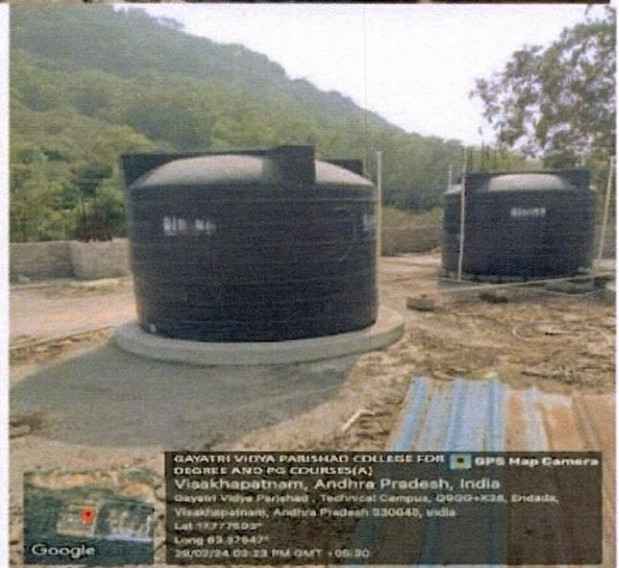

GAYATRI VIDYA PARISHAD
COLLEGE FOR DEGREE AND PG COURSES (AUTONOMOUS)
Affiliated to Andhra University || Accredited by NAAC and NBA
VISAKHAPATNAM

**Over Head Tanks At Gayatri Vidya Parishad College For Degree And PG Courses(A)
At Rushikonda Campus, Visakhapatnam.**

B. V. U. S.
PRINCIPAL
Gayatri Vidya Parishad College
for Degree and PG Courses (A)
Visakhapatnam