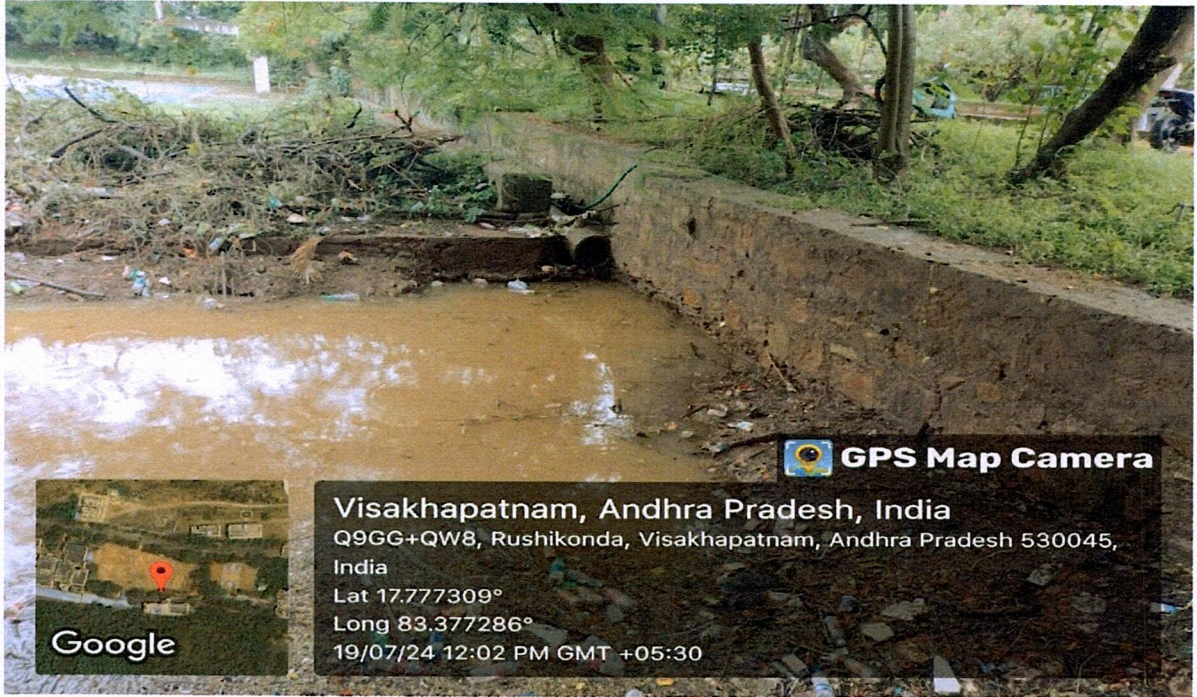

GAYATRI VIDYA PARISHAD
COLLEGE FOR DEGREE AND PG COURSES (AUTONOMOUS)
Affiliated to Andhra University || Accredited by NAAC and NBA
VISAKHAPATNAM

**Recharge pit near main gate of Gayatri Vidya Parishad College for Degree PG courses
Rushikonda Campus**

B. V. V.
PRINCIPAL
Gayatri Vidya Parishad College
for Degree and PG Courses (A)
Visakhapatnam