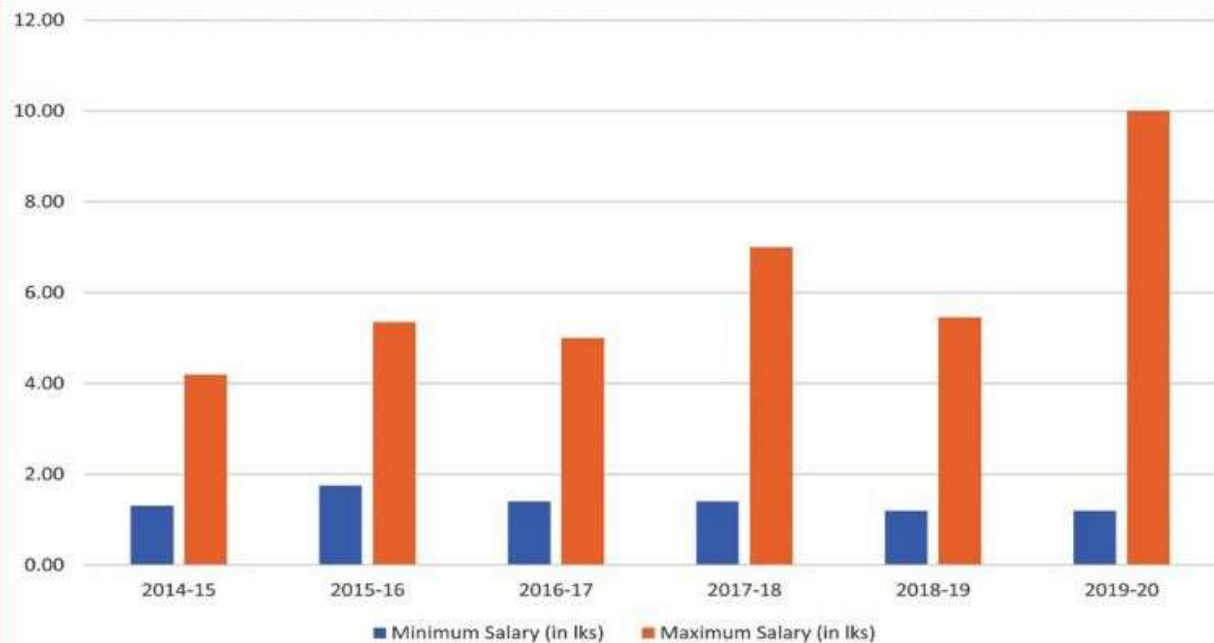

GAYATRI VIDYA PARISHAD COLLEGE FOR DEGREE AND PG COURSES (A)

Rushikonda, Visakhapatnam-530 045 | website: www.gvpcdpgc.edu.in

(Approved by AICTE | Affiliated to Andhra University | Reaccredited by NAAC | ISO 9001:2015)

(PG-MBA and UG Engineering B.Tech (CE,CSE,ECE and ME) programs are Accredited by NBA)

OFFERED PACKAGES SUMMARY