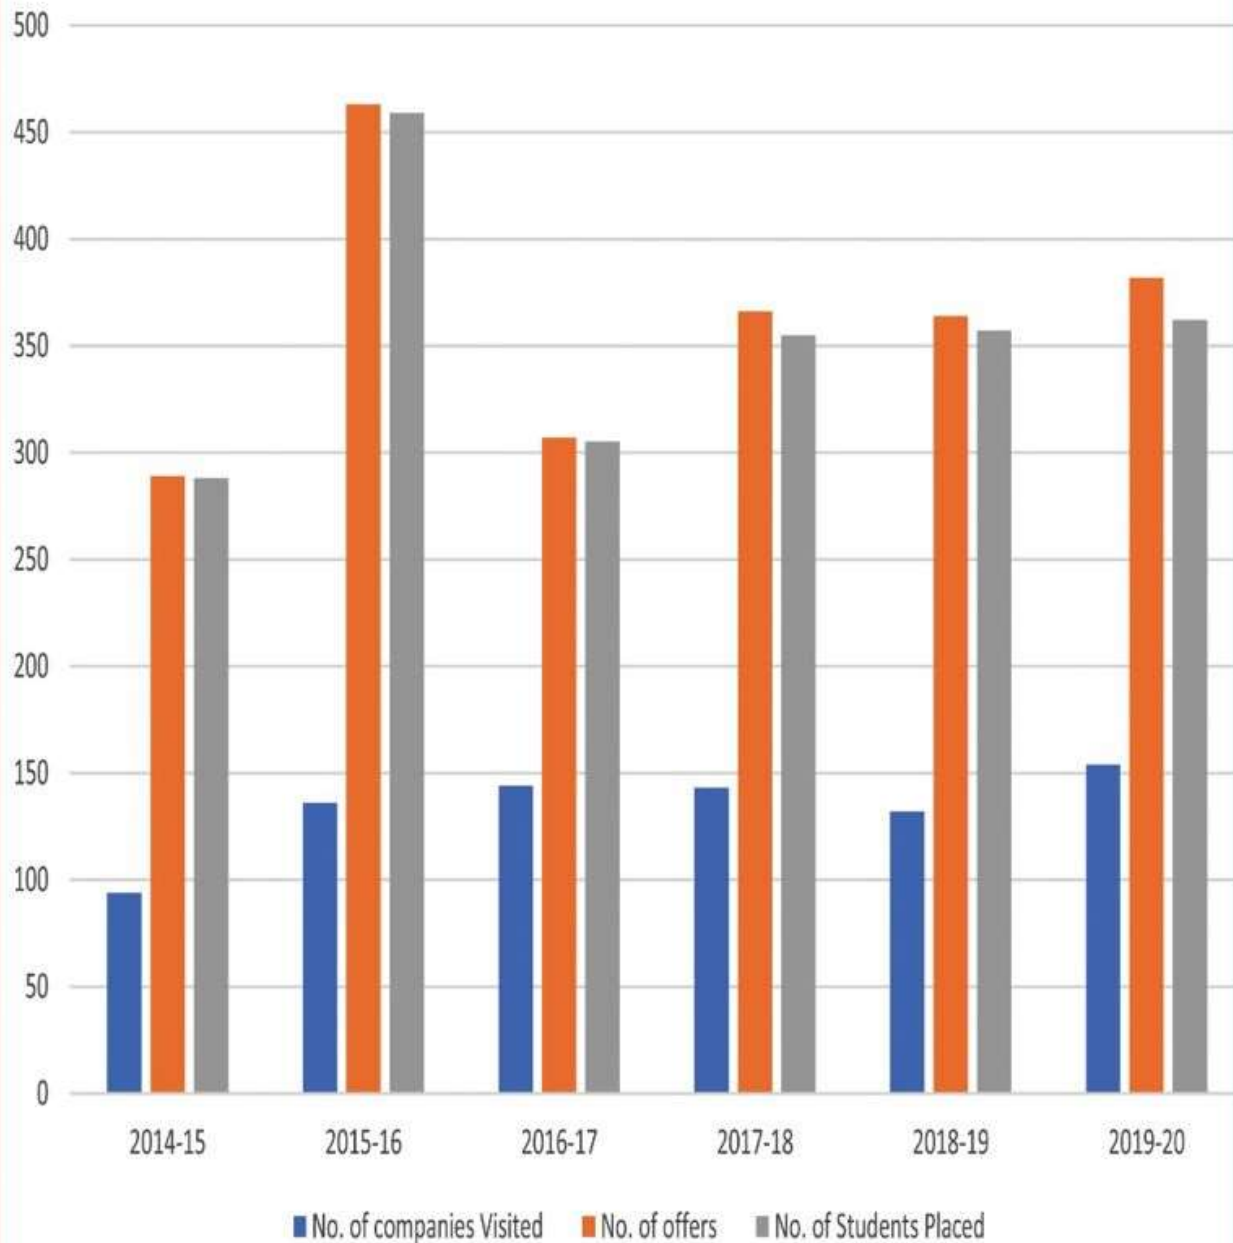

PLACEMENT SUMMARY

GAYATRI VIDYA PARISHAD COLLEGE FOR DEGREE AND PG COURSES (A)

Rushikonda, Visakhapatnam-530 045 | website: www.gvpcdpgc.edu.in

(Approved by AICTE | Affiliated to Andhra University | Reaccredited by NAAC | ISO 9001:2015)